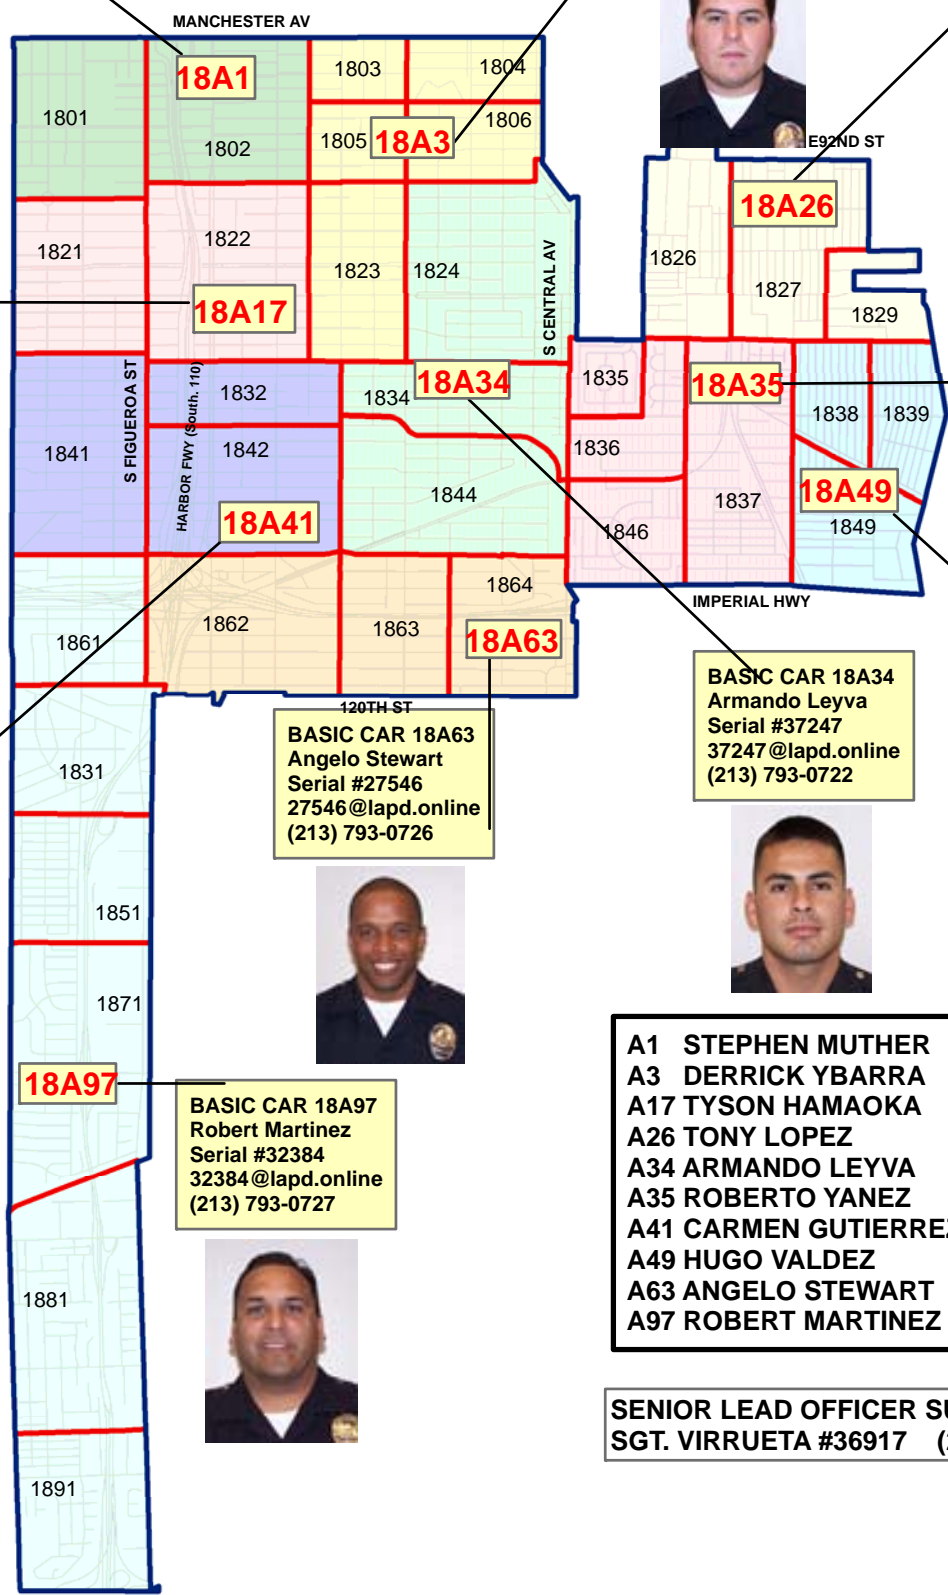

SOUTHEAST AREA - BASIC CAR MAP

BASIC CAR 18A1
 Stephen Muther
 Serial #37051
 37051@lapd.online
 (213) 793-0717

BASIC CAR 18A3
 Derrick Ybarra
 Serial #36360
 36360@lapd.online
 (213) 793-0718

BASIC CAR 18A26
 TONY LOPEZ
 Serial #25421
 25421@lapd.online
 (213) 793-0721

BASIC CAR 18A17
 Tyson Hamaoka
 Serial #36892
 36892@lapd.online
 (213) 793-0723

BASIC CAR 18A35
 ROBERTO YANEZ
 Serial #30020
 30020@lapd.online
 (213) 793-0720

BASIC CAR 18A63
 Angelo Stewart
 Serial #27546
 27546@lapd.online
 (213) 793-0726

BASIC CAR 18A97
 Robert Martinez
 Serial #32384
 32384@lapd.online
 (213) 793-0727

A1	STEPHEN MUTHER	213-793-0717
A3	DERRICK YBARRA	213-793-0718
A17	TYSON HAMAOKA	213-793-0723
A26	TONY LOPEZ	213-793-0721
A34	ARMANDO LEYVA	213-793-0722
A35	ROBERTO YANEZ	213-793-0720
A41	CARMEN GUTIERREZ	213-793-0725
A49	HUGO VALDEZ	213-706-8449
A63	ANGELO STEWART	213-793-0726
A97	ROBERT MARTINEZ	213-793-0727