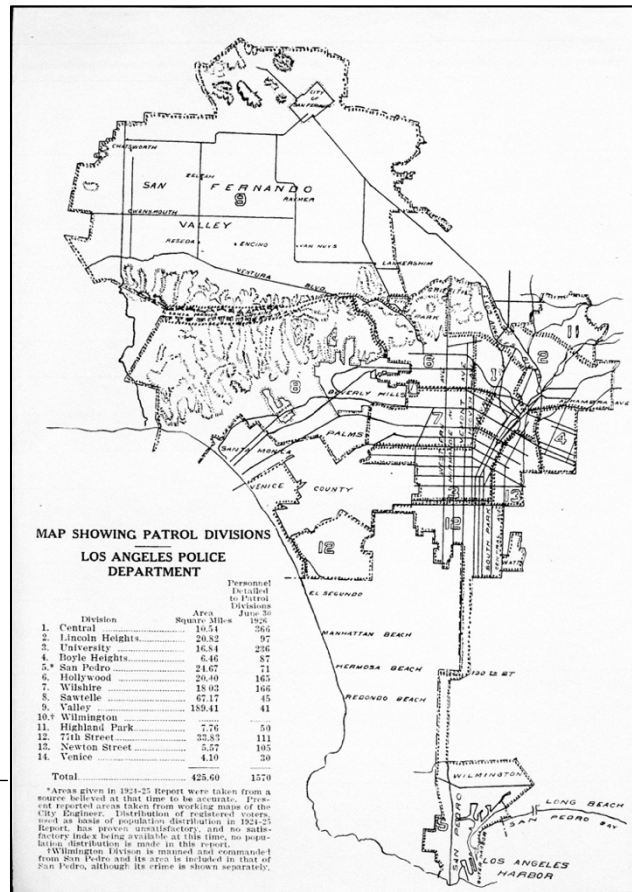

Wilshire Station located at 4526 West Pico Street was placed in operation December 28, 1925. The Division was first established in 1922 on Wilshire Boulevard near Koreatown but outgrew its initial space in three years.

## 1924

Newton Street Division was established February 23, 1925.

Newton Station

Highland Park Division was formerly known as Eagle Rock Division and was located at 2336 Colorado Blvd. The change in name came with the establishment of the station at 6045 York Blvd, which opened in April 1926.

Highland Park Station - Division 11 (originally 9)

Venice Division was acquired through the annexation of that city November 12, 1925.

Venice Station

77th Street Station was established in 1925. Its divisional territory was originally a part of University Division.

77th Street Station

Headquarters acquired a teletype machine in 1925.

LAPD Map from 1924-25