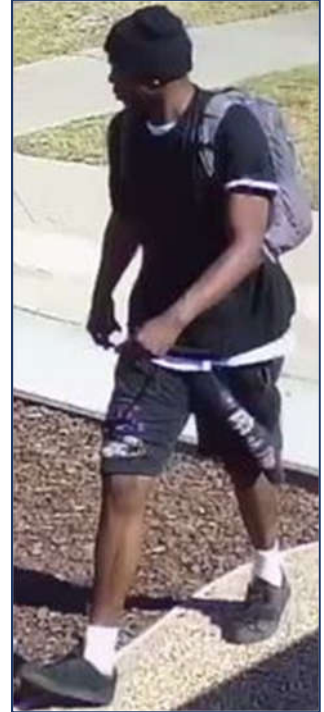

# Community Alert

NOTIFICATION

LOS ANGELES POLICE DEPARTMENT

OFFICIAL PUBLICATION OF THE SOUTHWEST AREA CRIME & COMMUNITY INTELLIGENCE CENTER

### Attempt to Identify Suspect

LAPD Detectives assigned to the Southwest Sexual Assault Section are requesting the public's assistance in identifying the Suspect in this crime:

On Monday June 20, 2022 at approximately 4:30 p.m. Victim was walking in the area of Somerset Drive and Coliseum Street, in the city of Los Angeles. Suspect followed the Victim on foot from the MTA station (Crenshaw/Expo), tackled the Victim into bushes, and sexually assaulted Victim. Victim repeatedly yelled for help, at which point a bicyclist passing by observed the attack and called police. Suspect then fled on foot northbound on Somerset Drive.

**Suspect Description:**

Male, Black, Brown Eyes, 6'02, 180-200 lbs., 20-30 Years of Age  
Last seen wearing a Black Beanie, Black Shirt with Large White Undershirt, Black Shorts with Designs, White Socks, and Black Shoes carrying a Gray Backpack.