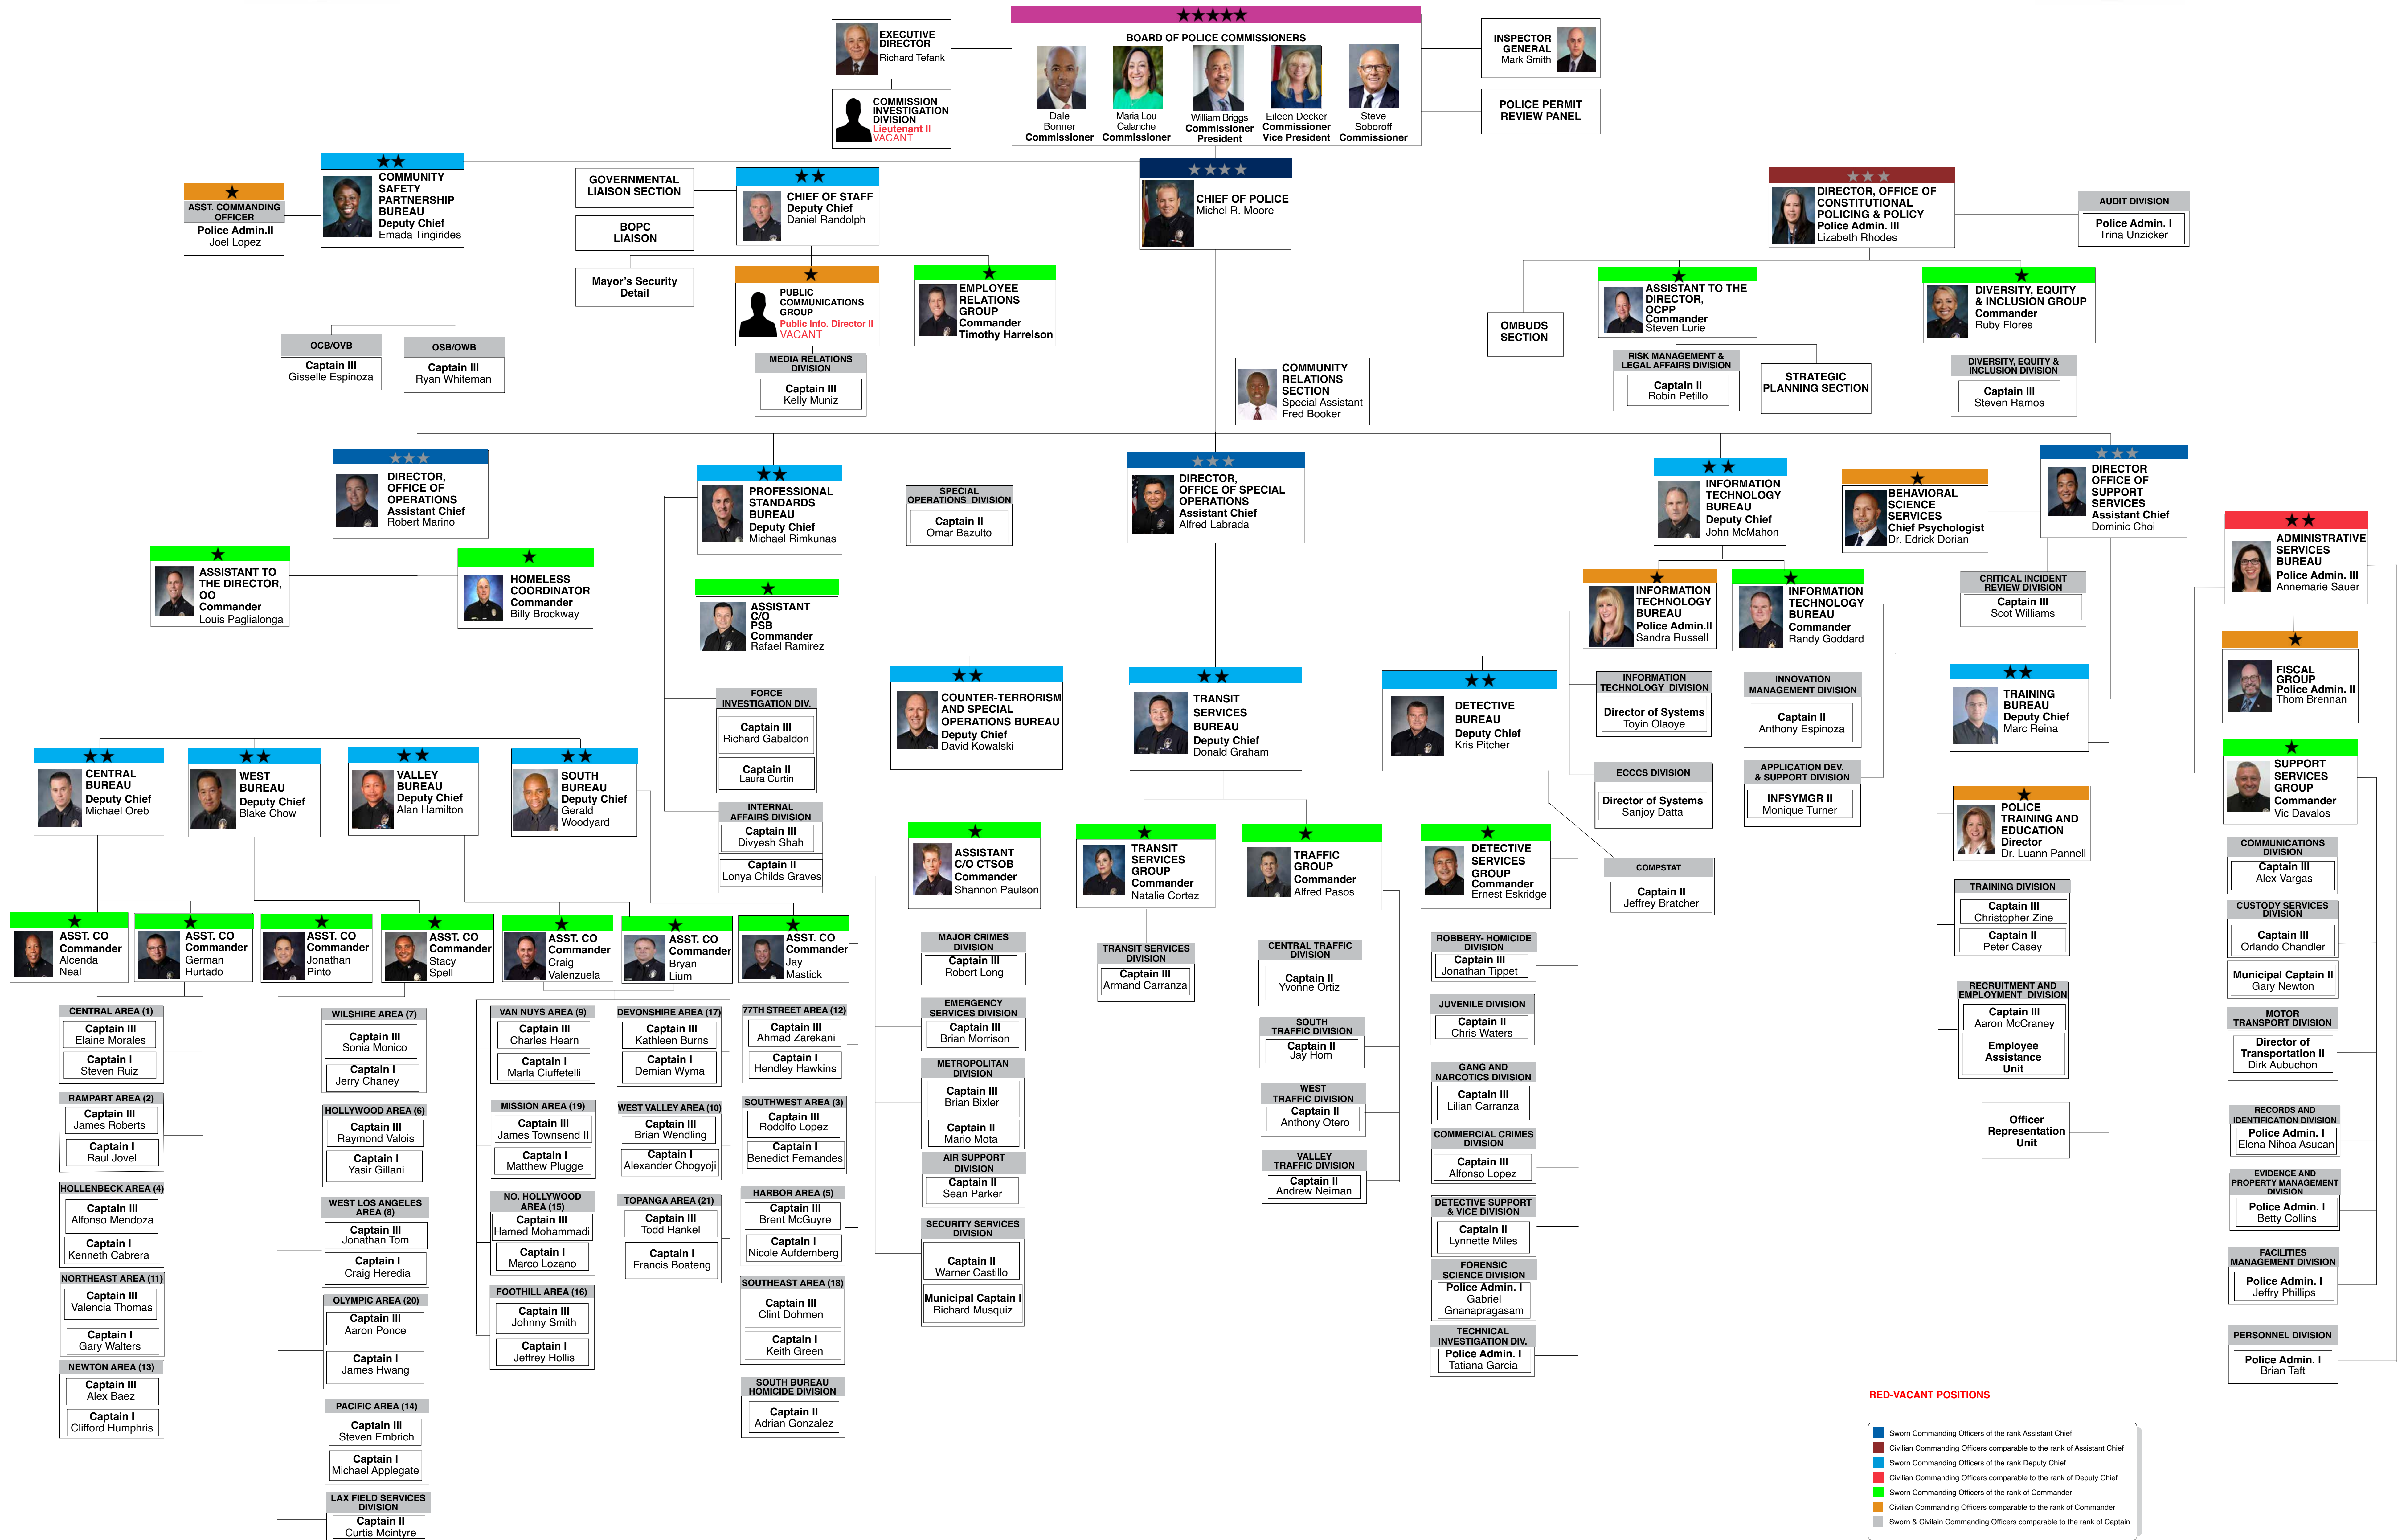

LOS ANGELES POLICE DEPARTMENT ORGANIZATION CHART

MICHEL R. MOORE CHIEF OF POLICE

As of DP 8, 2022 (July 31, 2022 - August 27, 2022)

RED-VACANT POSITIONS

- Sworn Commanding Officers of the rank Assistant Chief
- Civilian Commanding Officers comparable to the rank of Assistant Chief
- Sworn Commanding Officers of the rank Deputy Chief
- Civilian Commanding Officers comparable to the rank of Deputy Chief
- Sworn Commanding Officers of the rank of Commander
- Civilian Commanding Officers comparable to the rank of Commander
- Sworn & Civilian Commanding Officers comparable to the rank of Captain