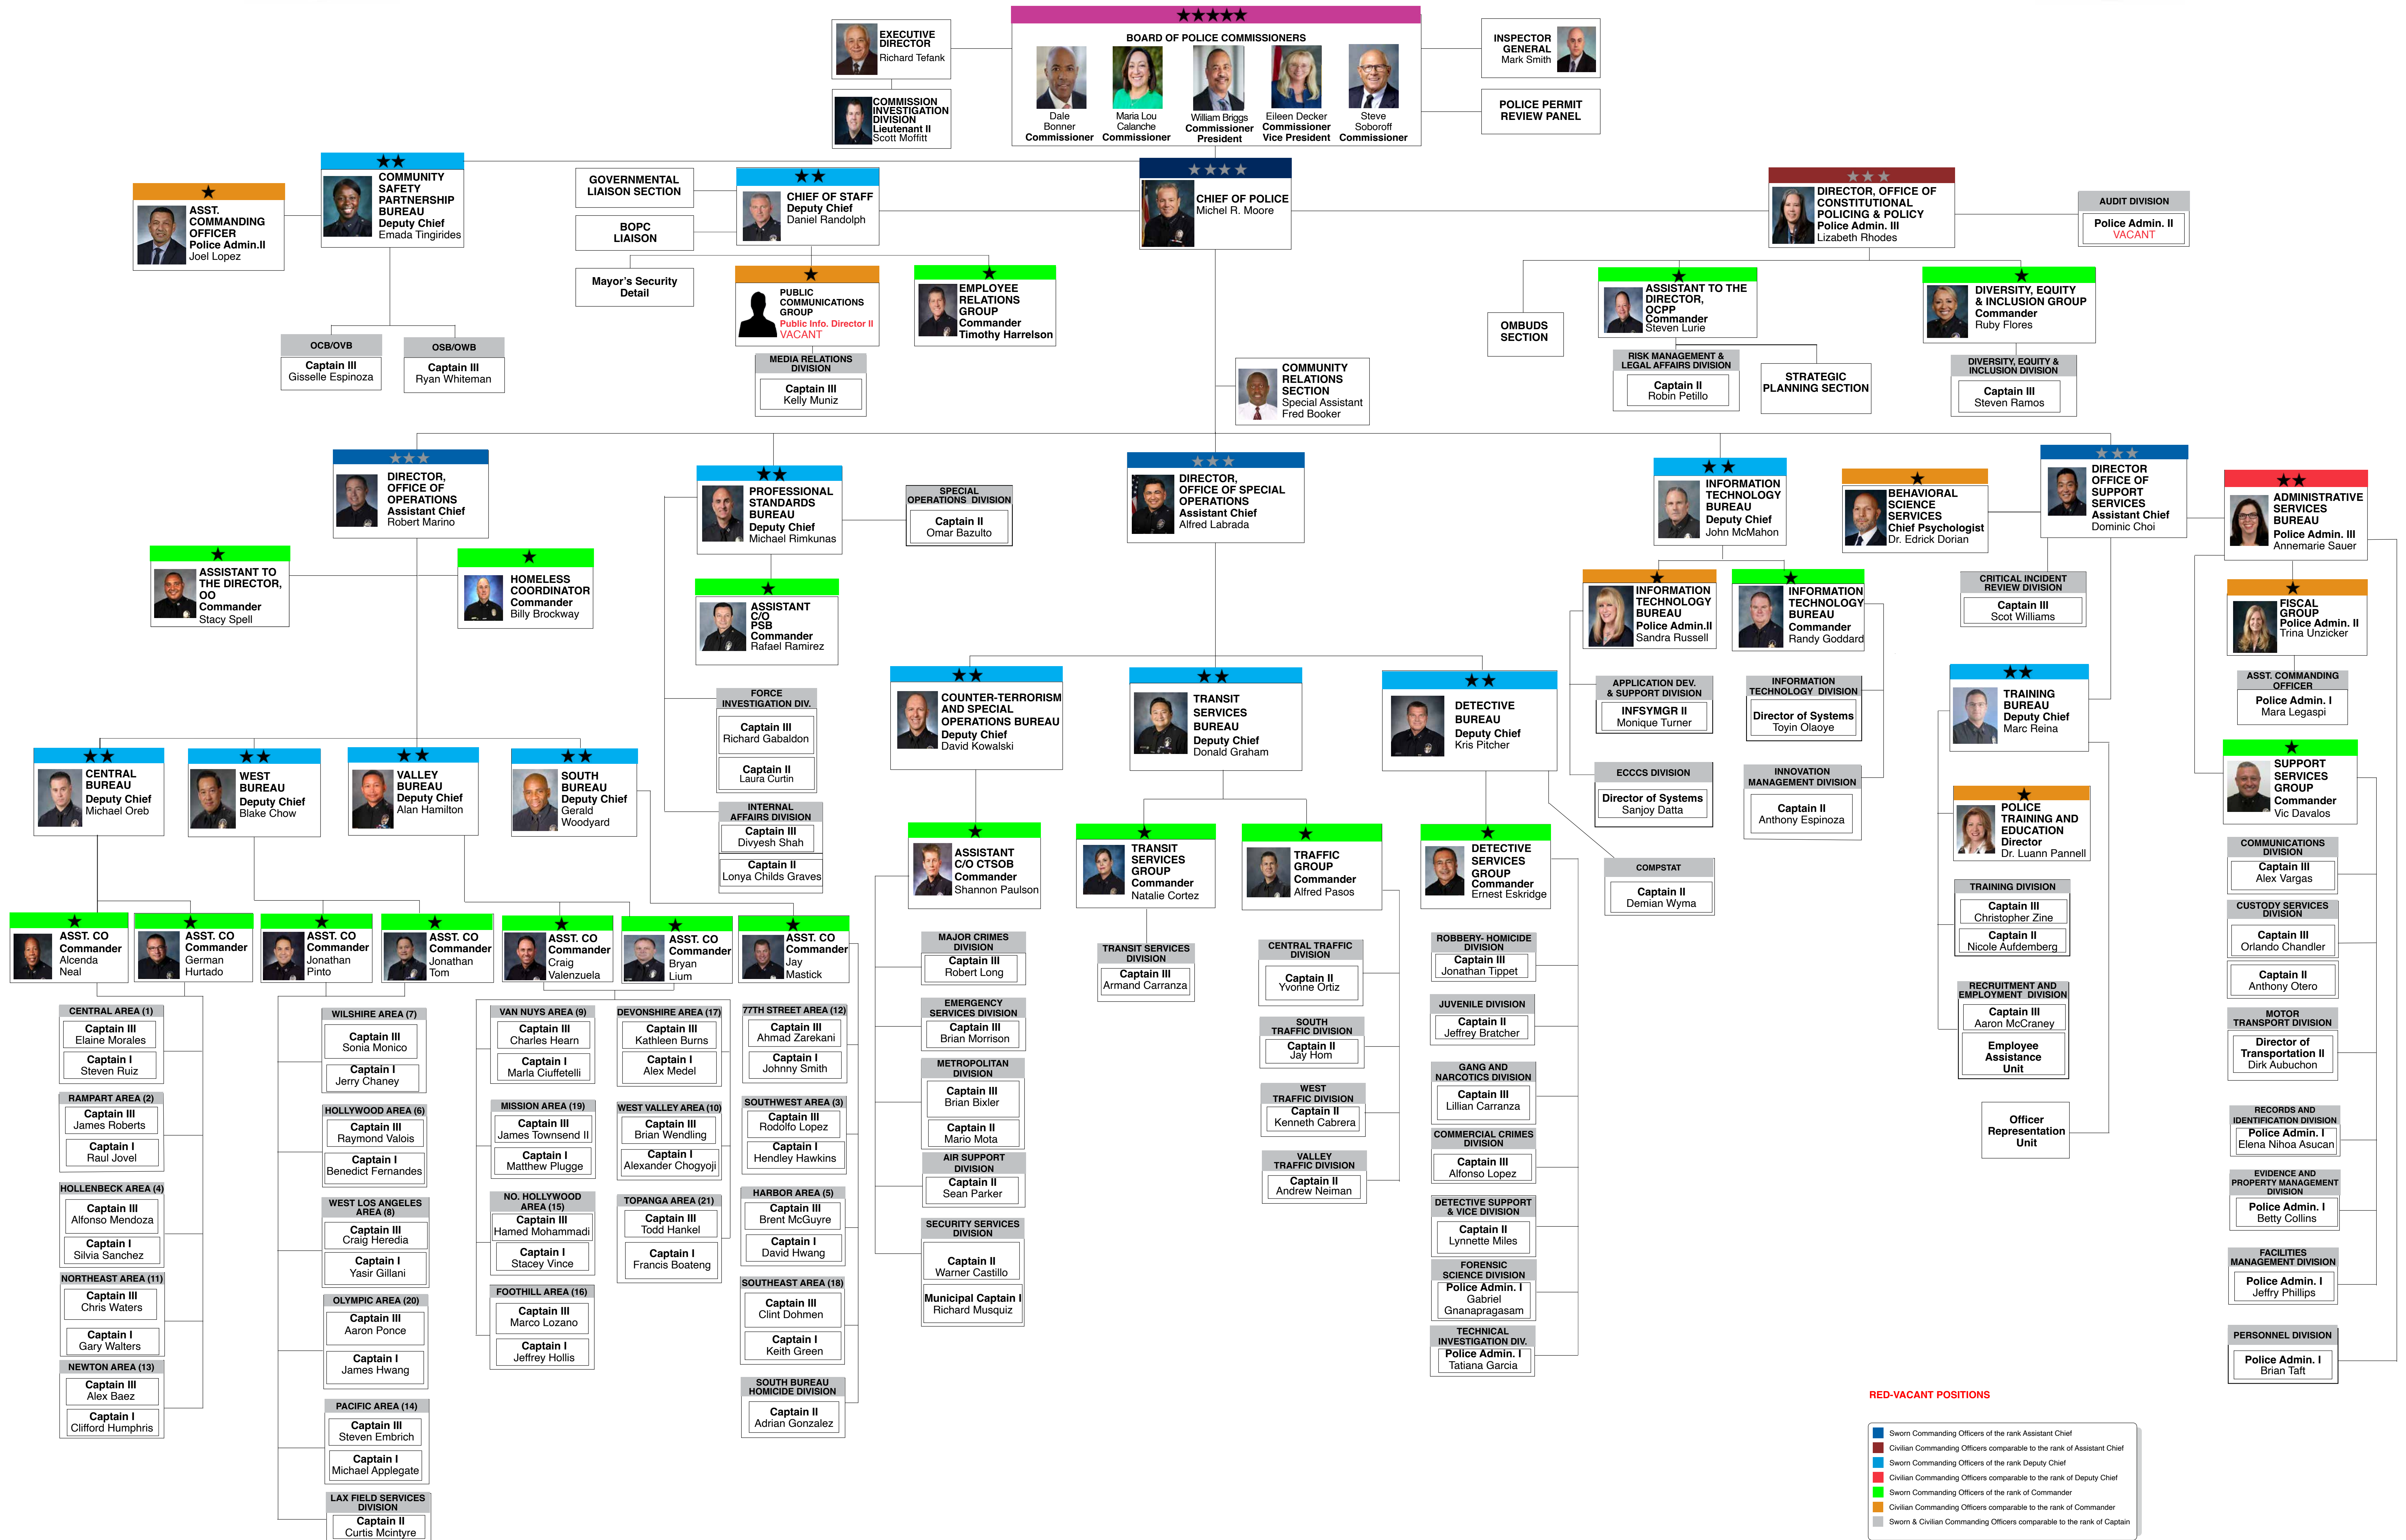

LOS ANGELES POLICE DEPARTMENT ORGANIZATION CHART

MICHEL R. MOORE CHIEF OF POLICE

As of DP 13, 2022 (December 18, 2022 - January 14, 2023)

RED-VACANT POSITIONS

- Sworn Commanding Officers of the rank Assistant Chief
- Civilian Commanding Officers comparable to the rank of Assistant Chief
- Sworn Commanding Officers of the rank Deputy Chief
- Civilian Commanding Officers comparable to the rank of Deputy Chief
- Sworn Commanding Officers of the rank of Commander
- Civilian Commanding Officers comparable to the rank of Commander
- Sworn & Civilian Commanding Officers comparable to the rank of Captain