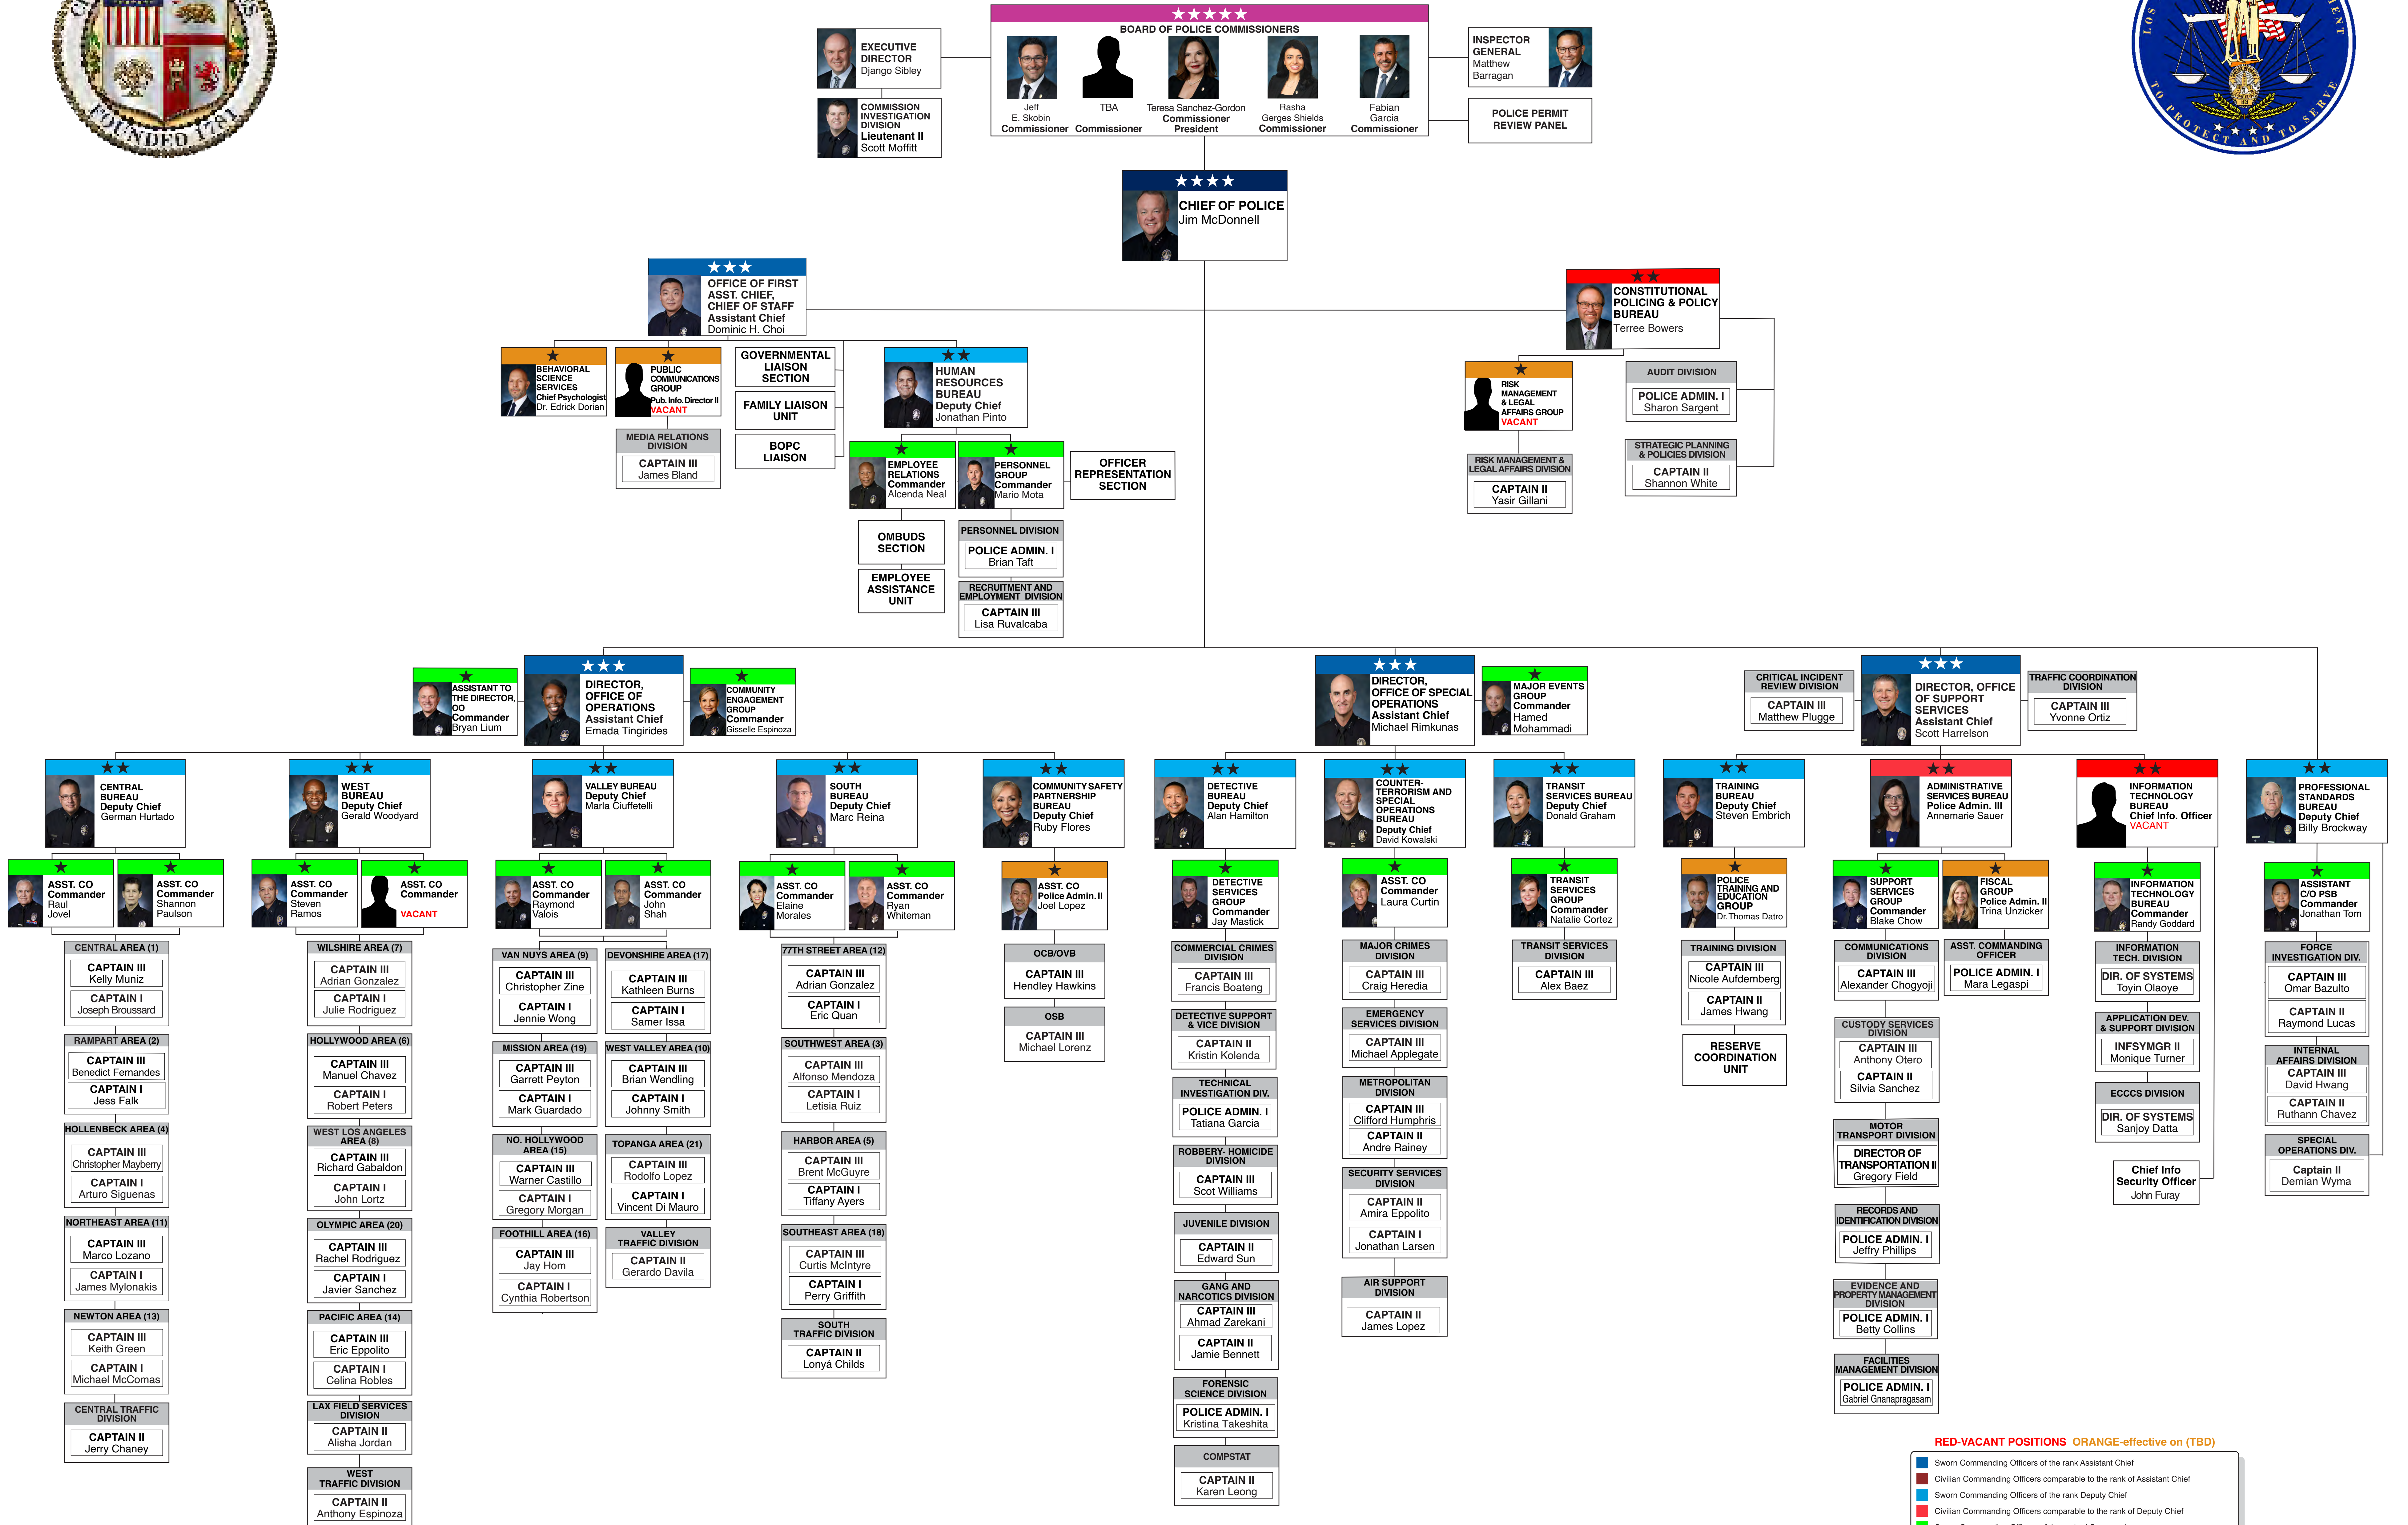

LOS ANGELES POLICE DEPARTMENT ORGANIZATION CHART

JIM McDONNELL CHIEF OF POLICE

As of DP 1, 2026 (January 11, 2026 - February 7, 2026)

RED-VACANT POSITIONS ORANGE-effective on (TBD)

- Sworn Commanding Officers of the rank Assistant Chief
- Civilian Commanding Officers comparable to the rank of Assistant Chief
- Sworn Commanding Officers of the rank Deputy Chief
- Civilian Commanding Officers comparable to the rank of Deputy Chief
- Sworn Commanding Officers of the rank of Commander
- Civilian Commanding Officers comparable to the rank of Commander
- Sworn & Civilian Commanding Officers comparable to the rank of Captain