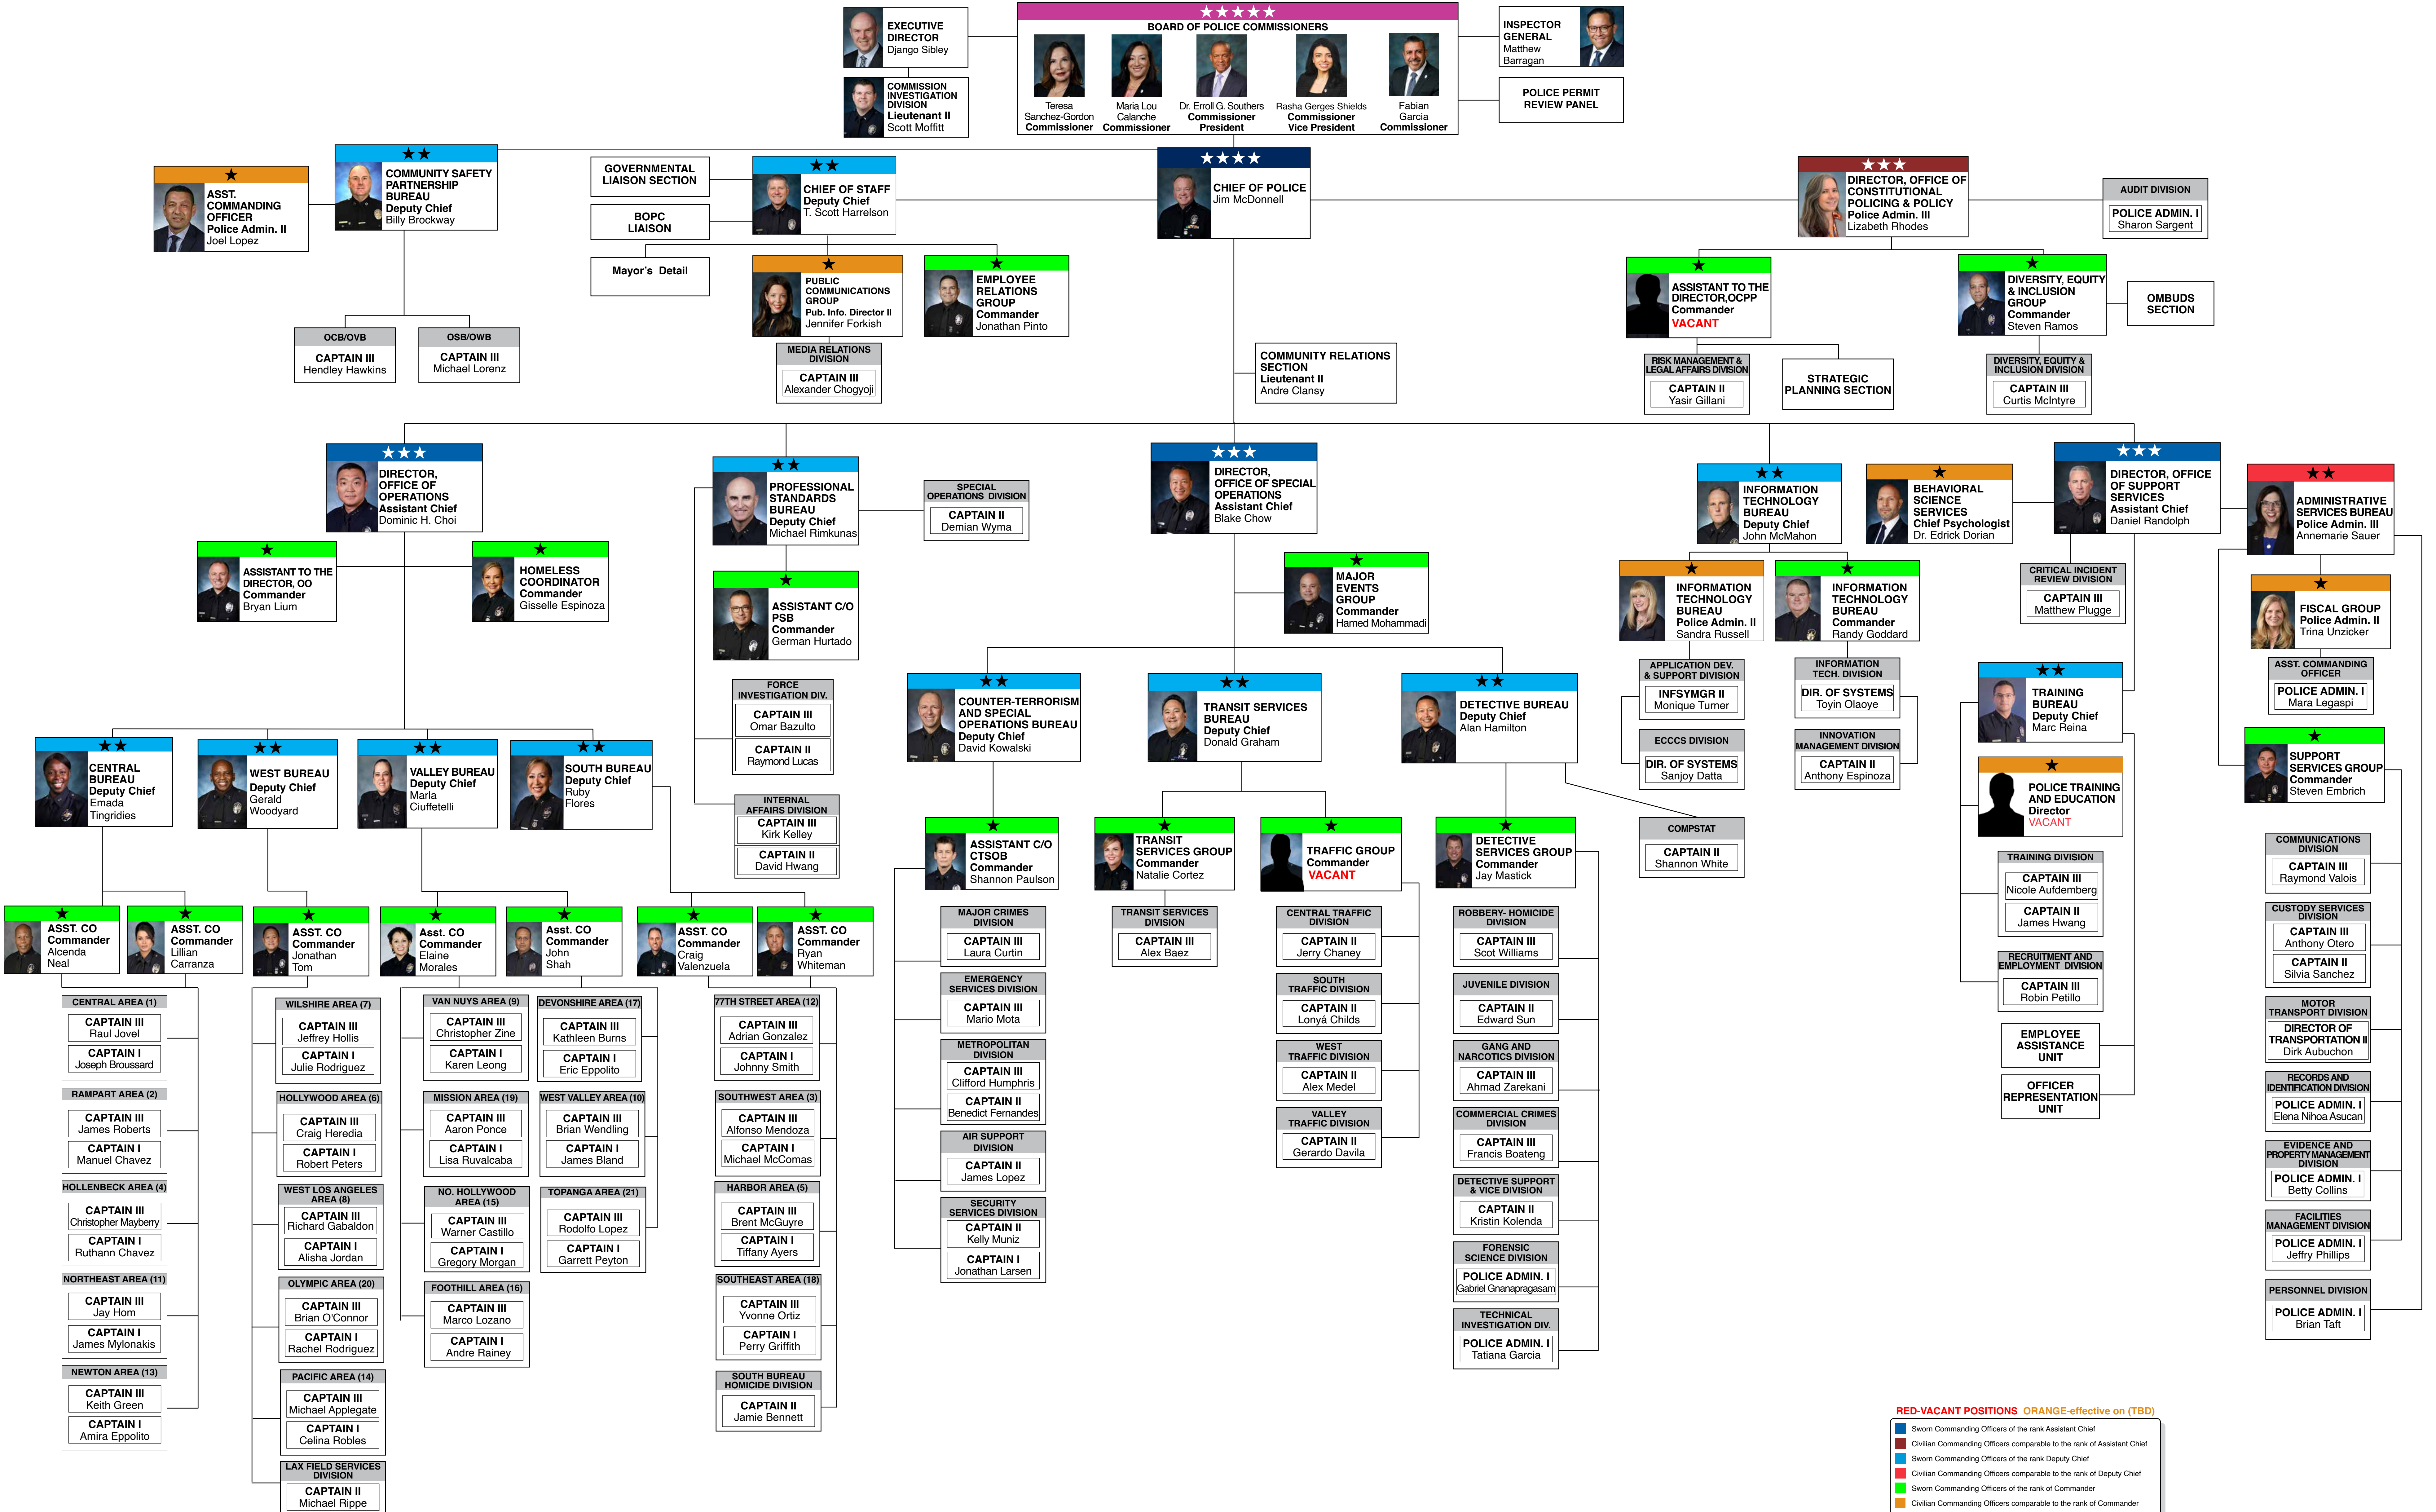

LOS ANGELES POLICE DEPARTMENT ORGANIZATION CHART

JIM MCDONNELL CHIEF OF POLICE

As of DP 4, 2025 (April 6, 2025 - May 3, 2025)