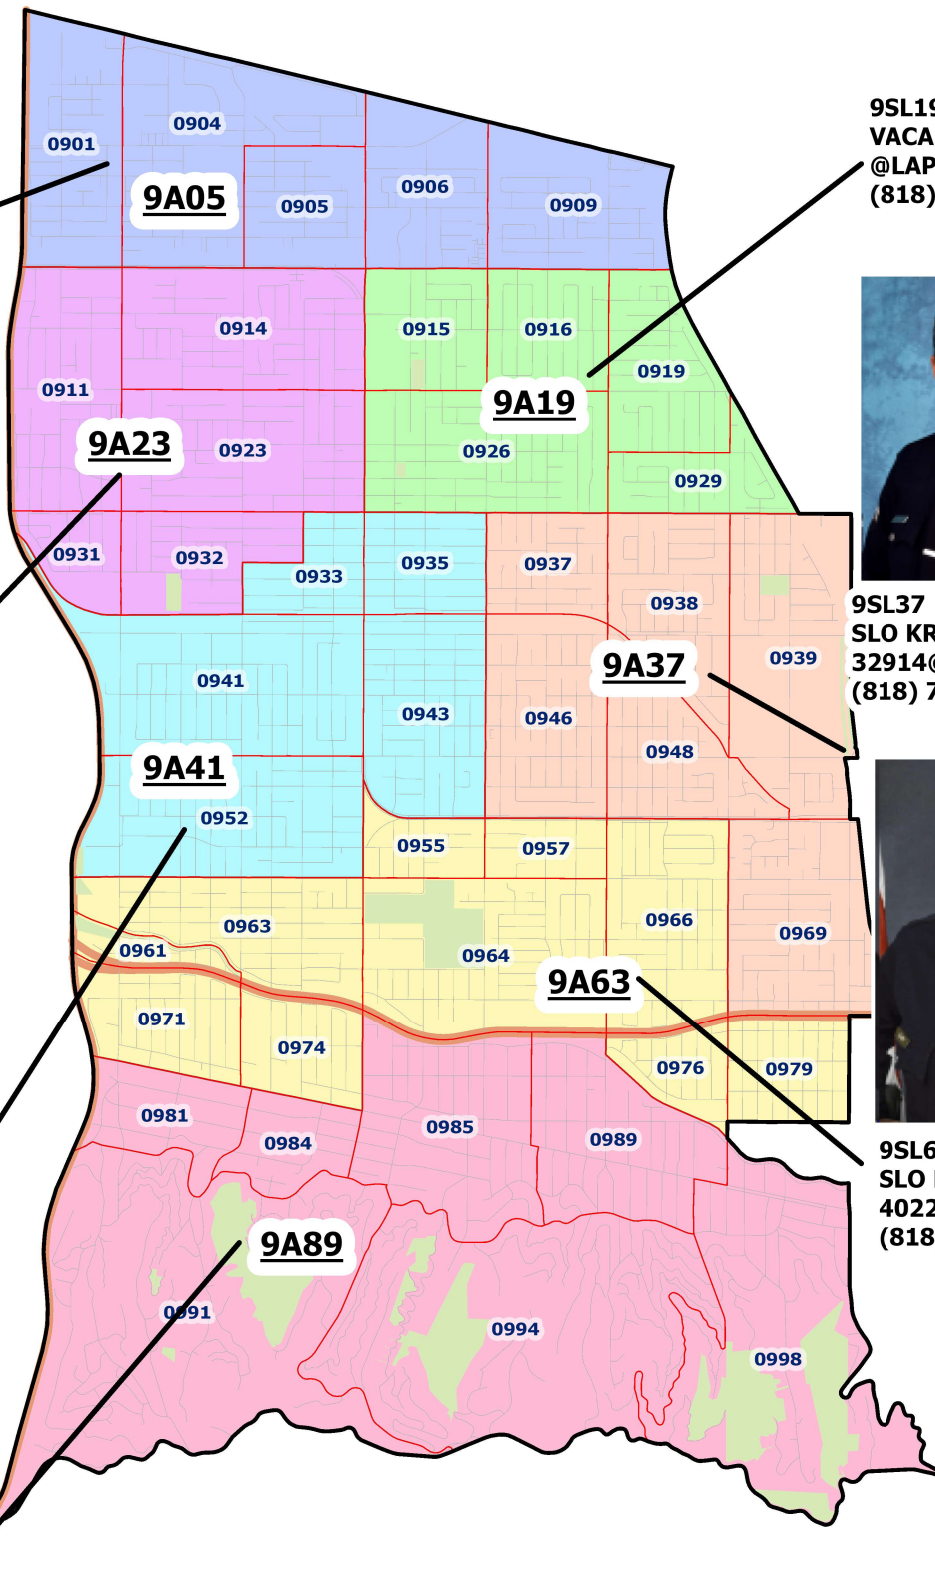

9SL19
VACANT
@LAPD.ONLINE
(818) 731-2566