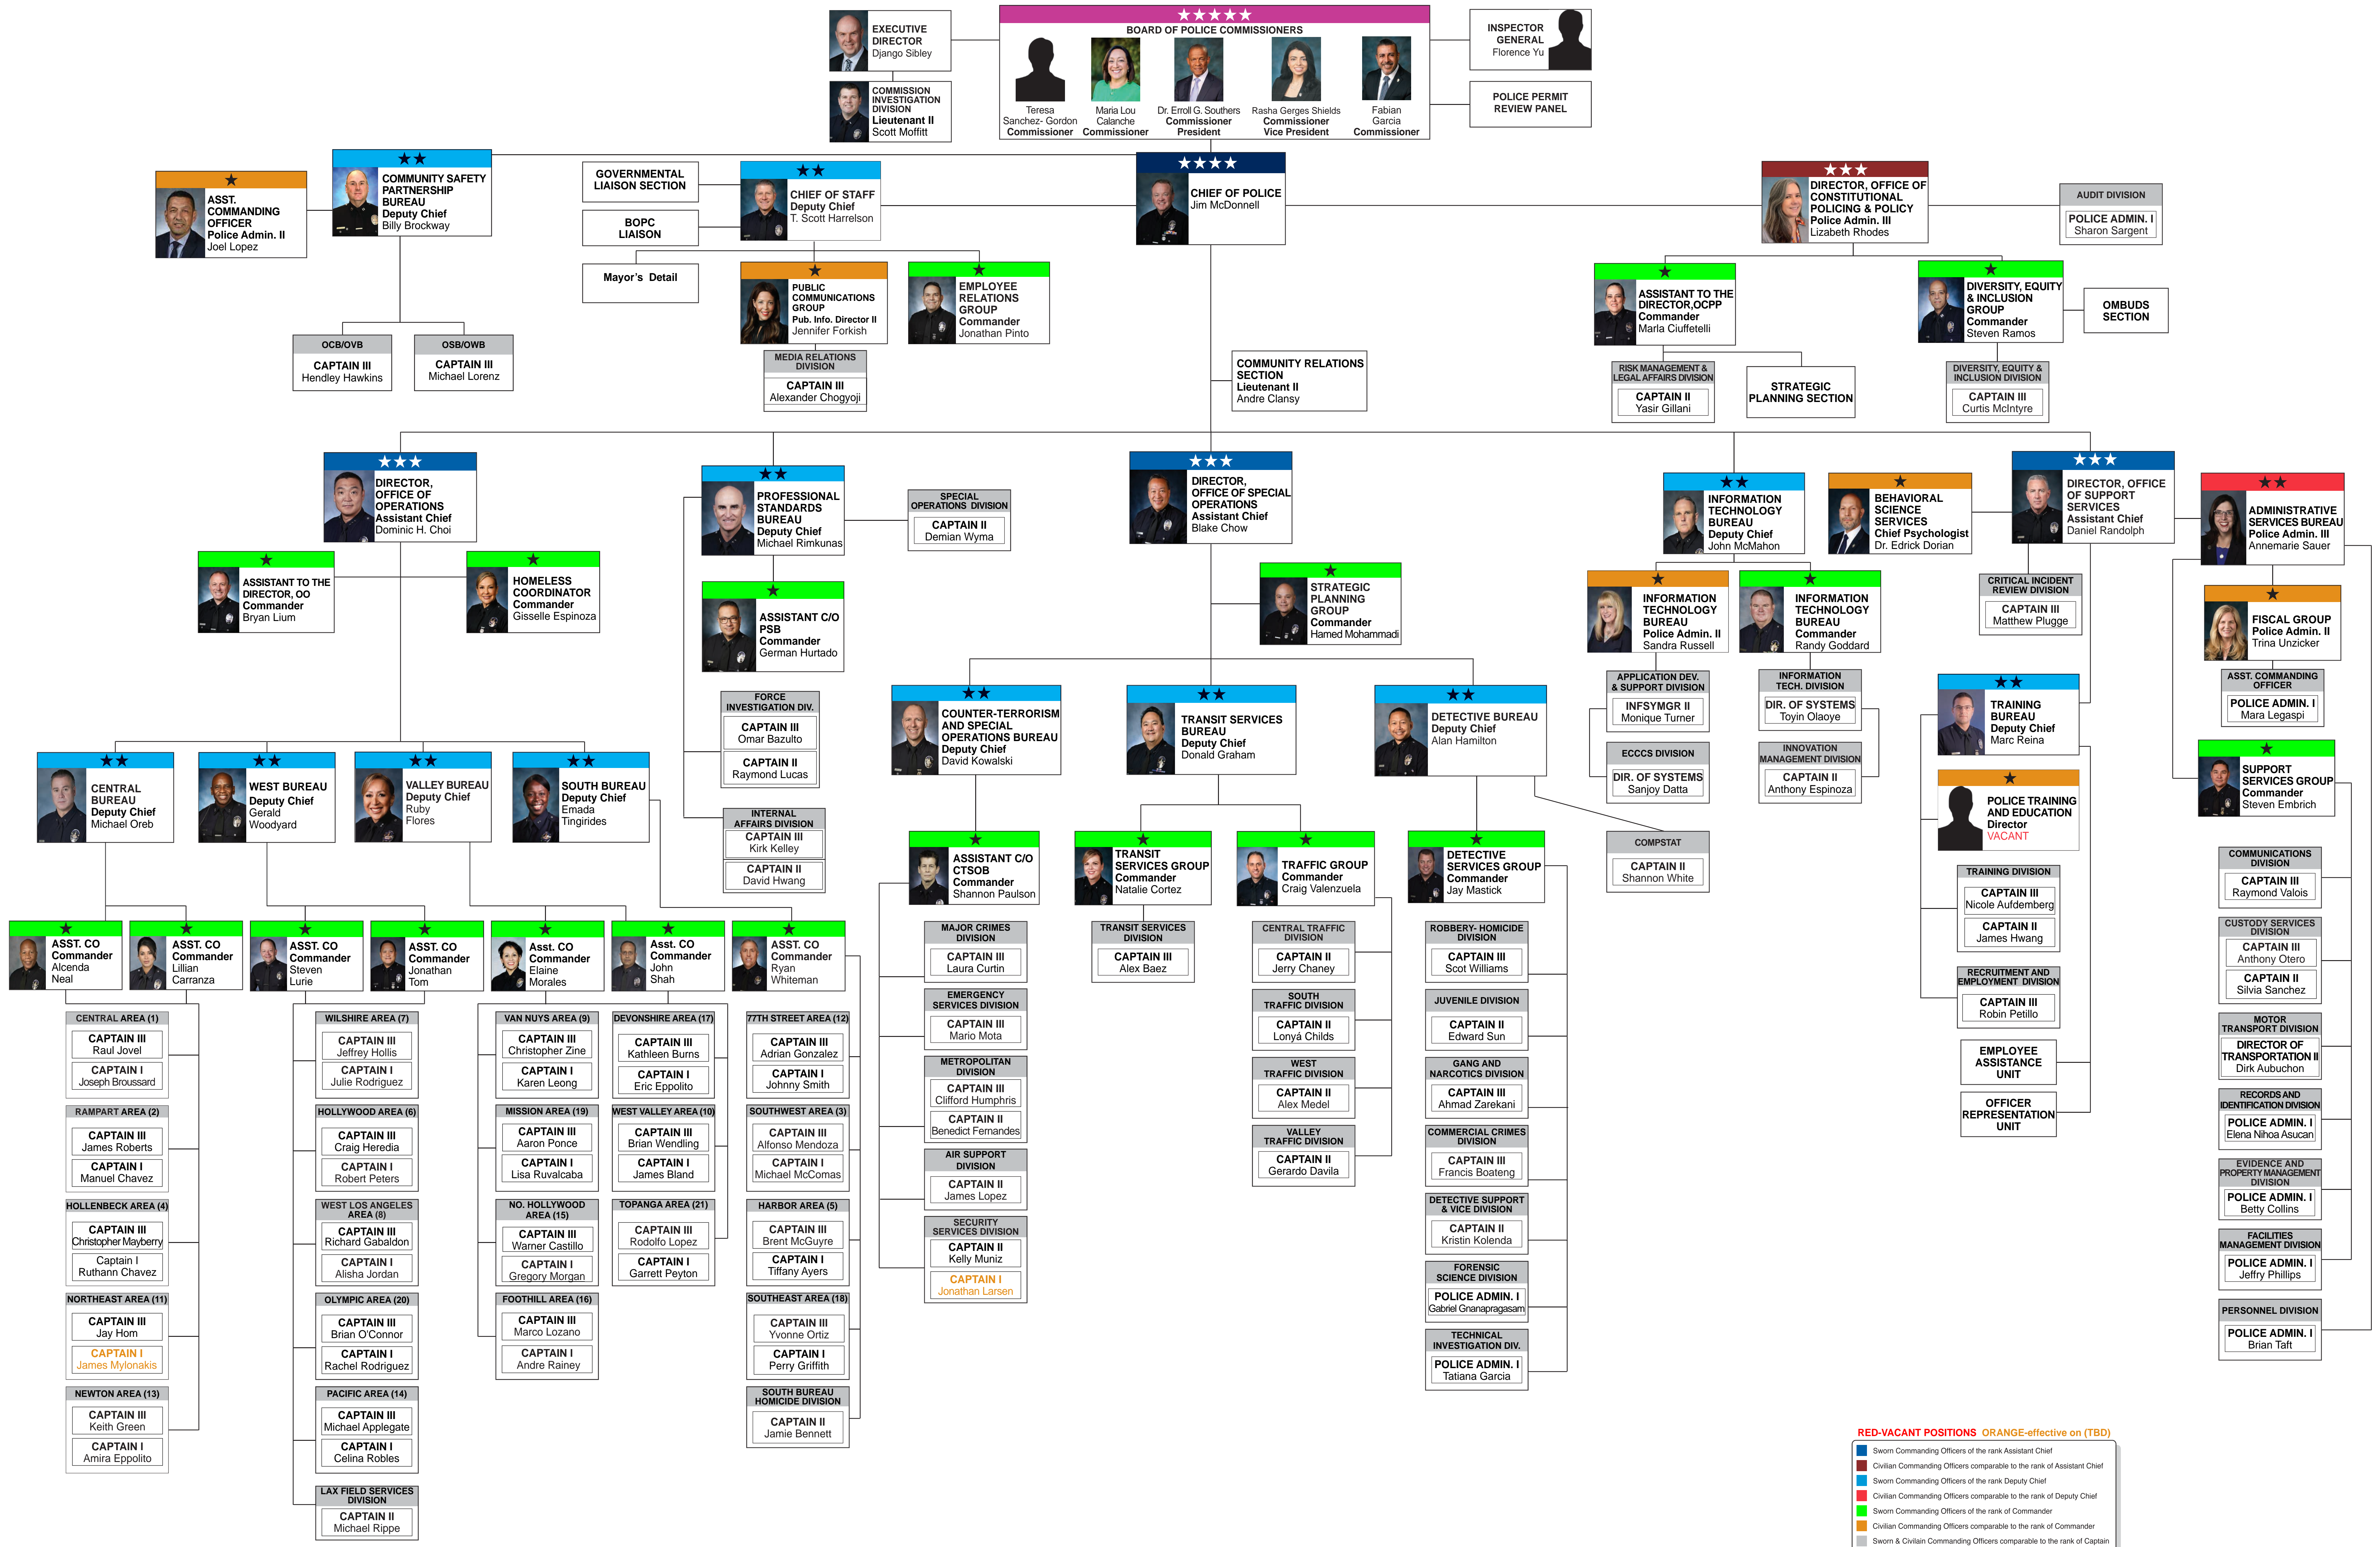

LOS ANGELES POLICE DEPARTMENT ORGANIZATION CHART

JIM McDONNELL CHIEF OF POLICE

As of DP 12, 2024 (November 17, 2024 - December 14, 2024)