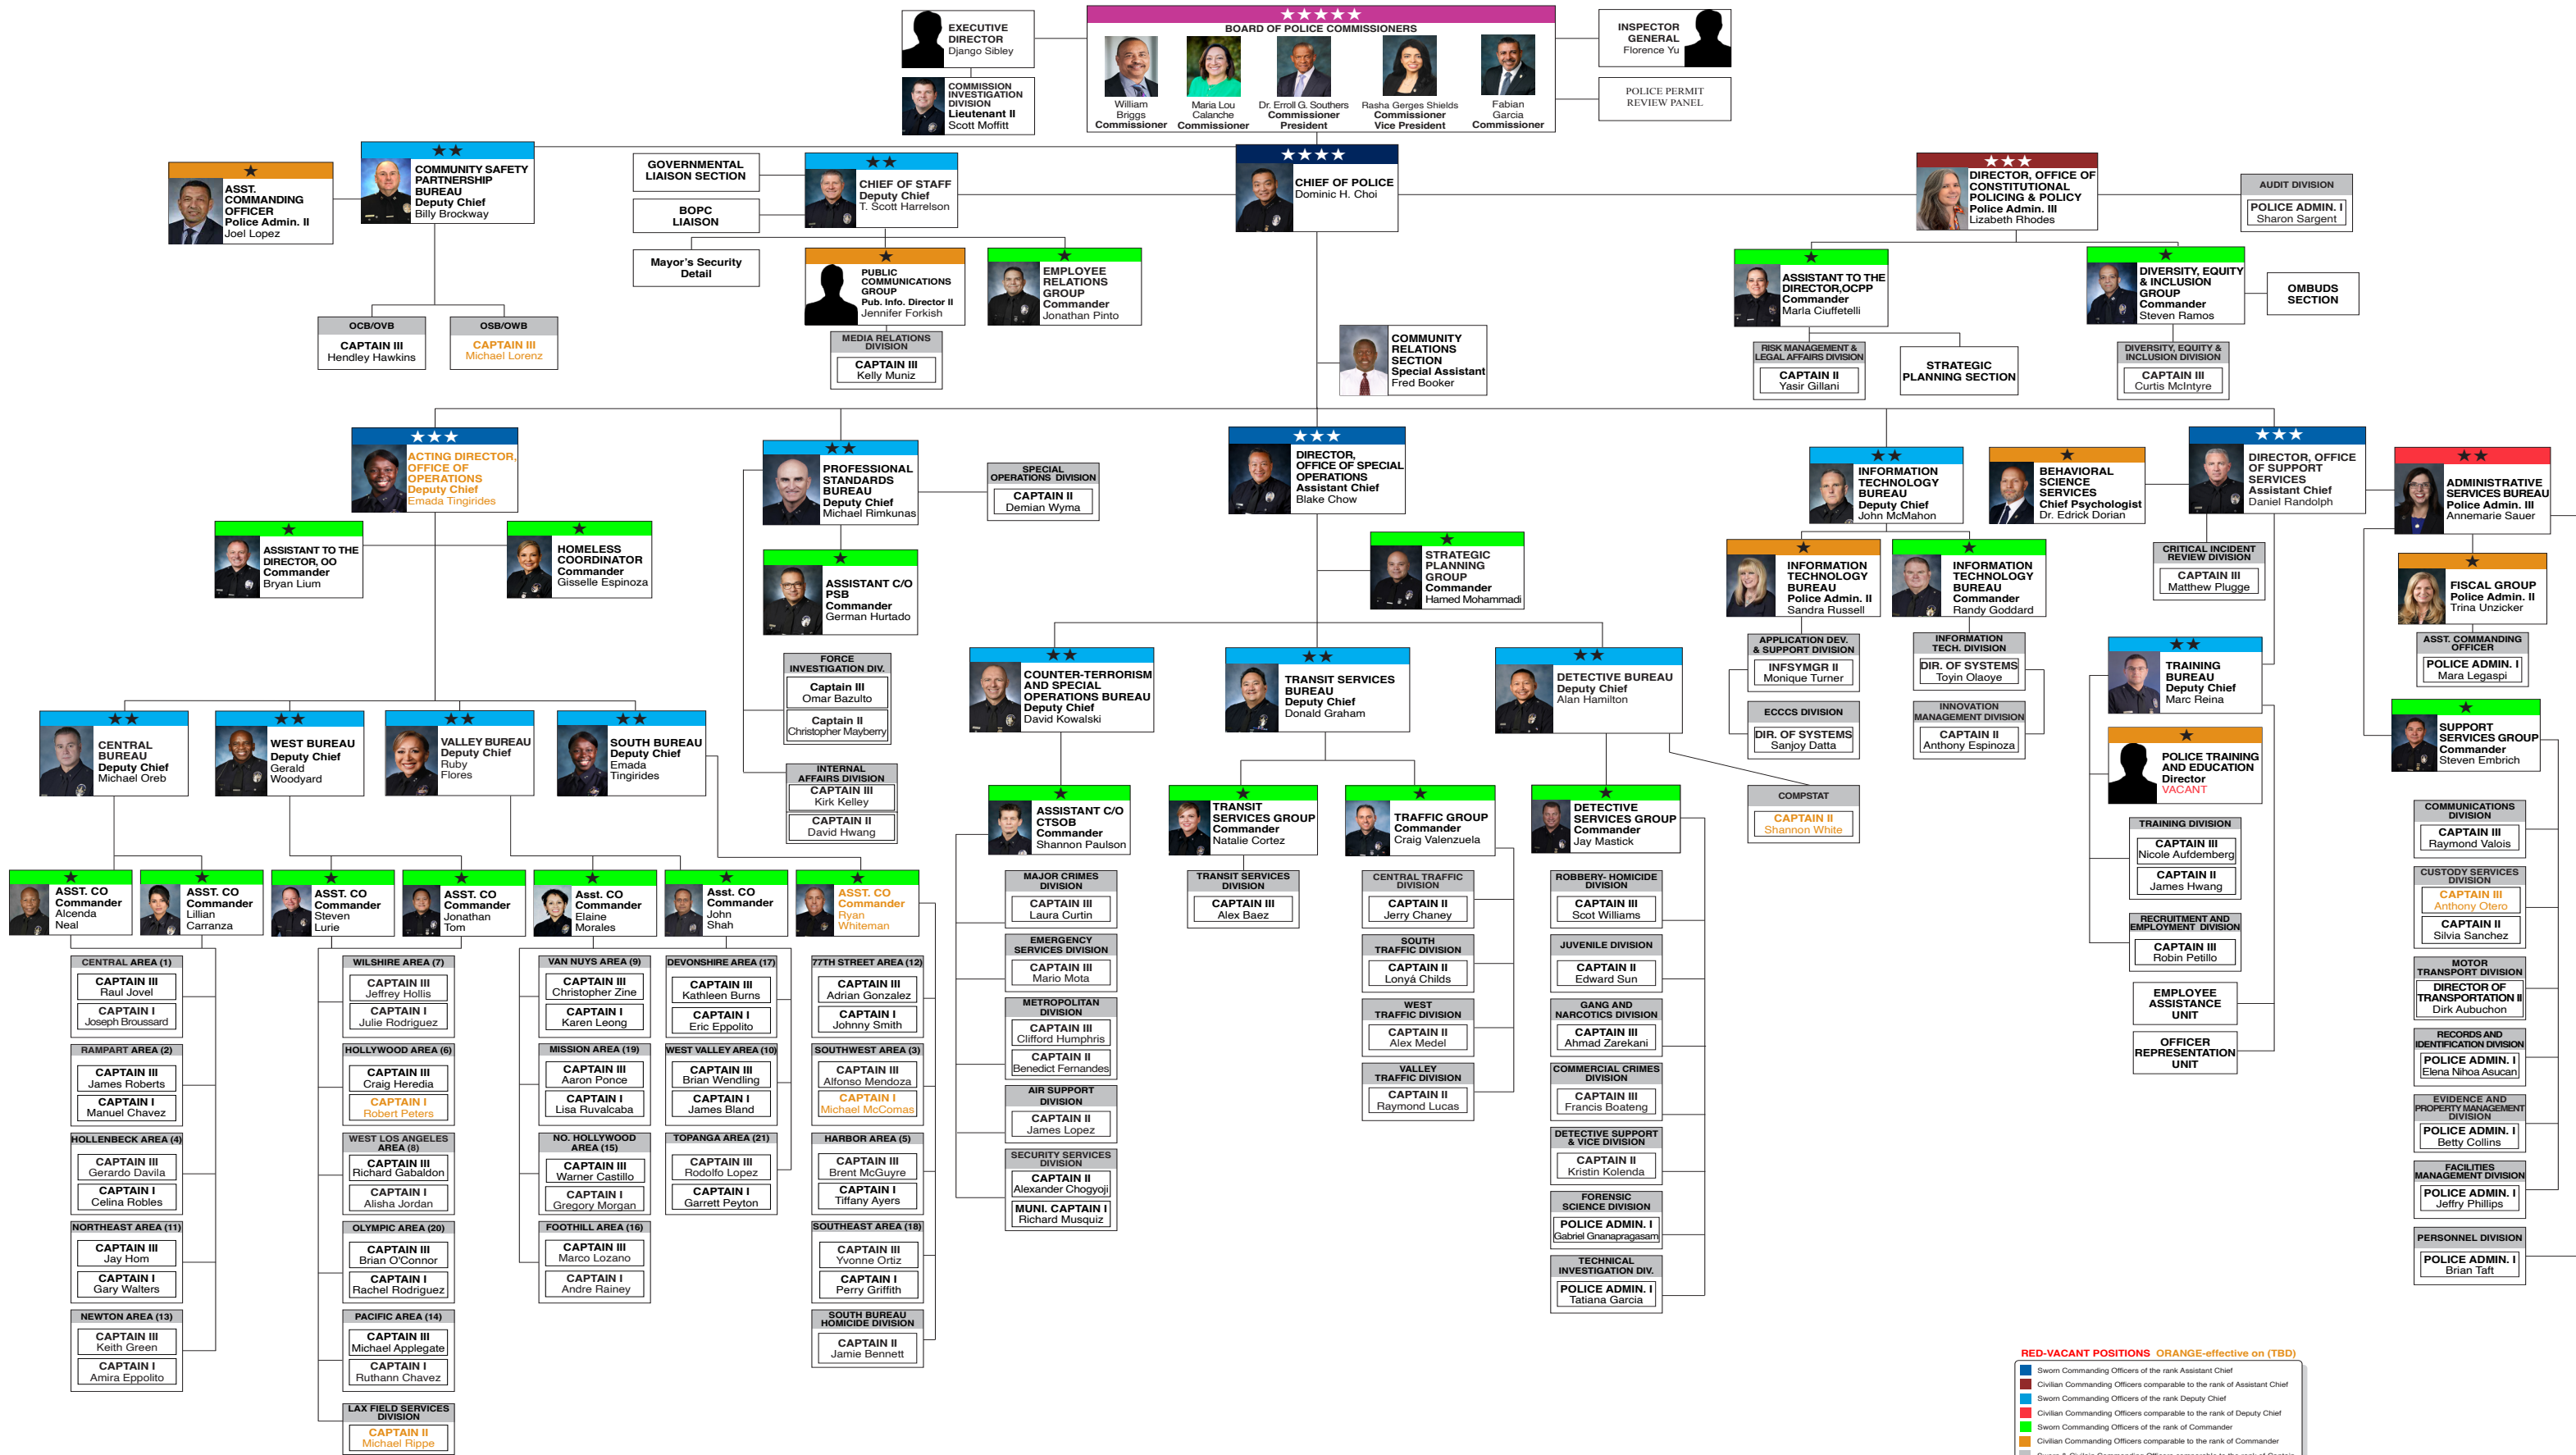

LOS ANGELES POLICE DEPARTMENT ORGANIZATION CHART

DOMINIC H. CHOI CHIEF OF POLICE

As of DP 10, 2024 (September 22, 2024 - October 19, 2024)